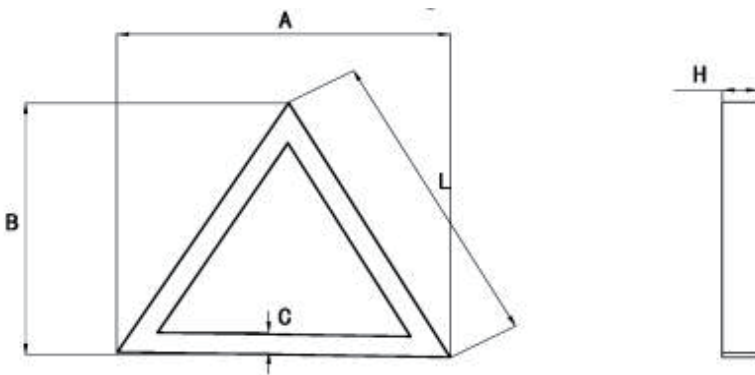

L70 - 100,000 Hours

Working Temperature

-4-104°F (-20-40°C)

Certifications

- cETLus conforms to UL Std. 1598 Cert. to CSA Std. C22.2 No.250.0
- Suitable for damp locations
- RoHs compliant

DIMENSION

Wattage	A	B	C	L	H
25W	16.4"(416mm)	14.2"(360mm)	1.97"(50mm)	16.36"(415mm)	3.0"(75mm)
40W	20.5"(520mm)	17.7"(450mm)	1.97"(50mm)	20.45"(520mm)	3.0"(75mm)
90W	30.7"(780mm)	26.6"(675mm)	1.97"(50mm)	30.7"(780mm)	3.0"(75mm)
180W	40.9"(1038mm)	35.4"(900mm)	1.97"(50mm)	40.9"(1038mm)	3.0"(75mm)