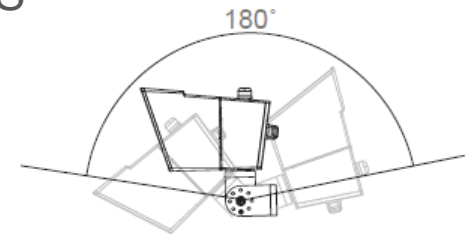

## Above All

- **Unique & Sleek design**
- **Special reflector design**  
-High performance optics
- **Optimal heat management**  
-Separates driver from LEDs
- **180° swivel design**
- **Trunnion, knuckle & slip fitter for option**