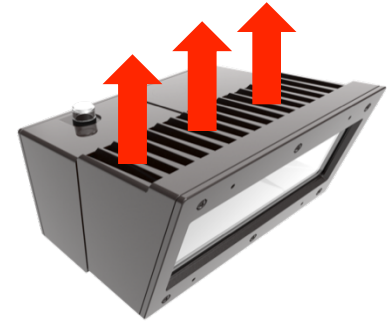

## Above All

- **Unique & Sleek design**
- **Special reflector design**  
-High performance optics
- **Optimal heat management**  
-Separates driver from LEDs
- **180° swivel design**
- **Trunnion, knuckle & slip fitter for option**

## Some Low Quality Product

- **Ordinary Design**  
Common in the market

- **Very Light Aluminum**  
\_bad heat management &  
Shorter Life Span

- **Trunnion mount only**