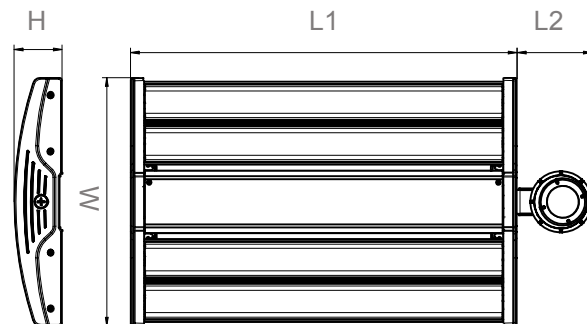

HEAVENLY LINEAR HIGH BAY

PRODUCT DESCRIPTION

The HEAVENLY Linear High Bay is an attractive, durable and high efficient solution for a variety of industrial and commercial applications. The extruded aluminum construction enables optimal thermal control and longer system life in complex environments such as 65°C ambient temperature. Motion sensor wireless control unit, emergency battery backup are available. Modular design, multiple lens configurations and numerous mounting options allow for precise light positioning putting the light exactly where you need it.

FEATURES

1. Textured lens options minimizes high glare.
2. Achieves up to 149 °F (65 °C) ambient rating.
3. Performs at up to 180 lm/W.
4. 10kV surge suppression protection optional.

SPECIFICATION

2FT HLHB (Without MS)	2FT HLHB (With MSO)	4FT HLHB (Without MS)	4FT HLHB (With MSO)
L1: 24"	L1: 24"	L1: 45.5"	L1: 45.5"
W: 16.25"	L2: 4.92"	W: 16.25"	L2: 4.92"
H: 3.15"	W: 16.25"	H: 3.15"	W: 16.25"
	H: 3.15"		H: 3.15"