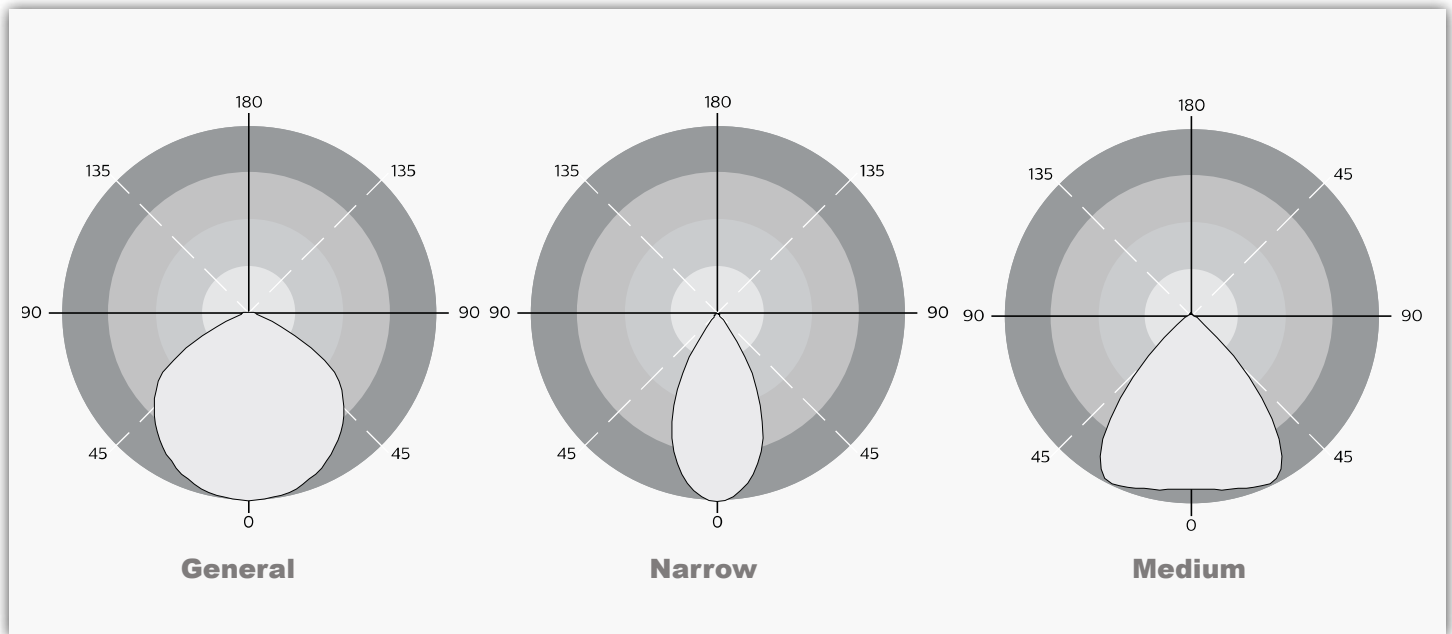

Projected LED Lumen Maintenance

Data references the extrapolated performance projections for the Heavenly Linear High Bay in a 77°F ambient, (tested per IESNA LM-80-08 and projected per IESNA TM-21-11).

Operating Hours	23,000H	39,000H	73,000H	292,000H
Lumen Maintenance Factor	0.98(L98)	0.96(L96)	0.92(L92)	0.70(L70)

Photometry

Distribution types for reference only