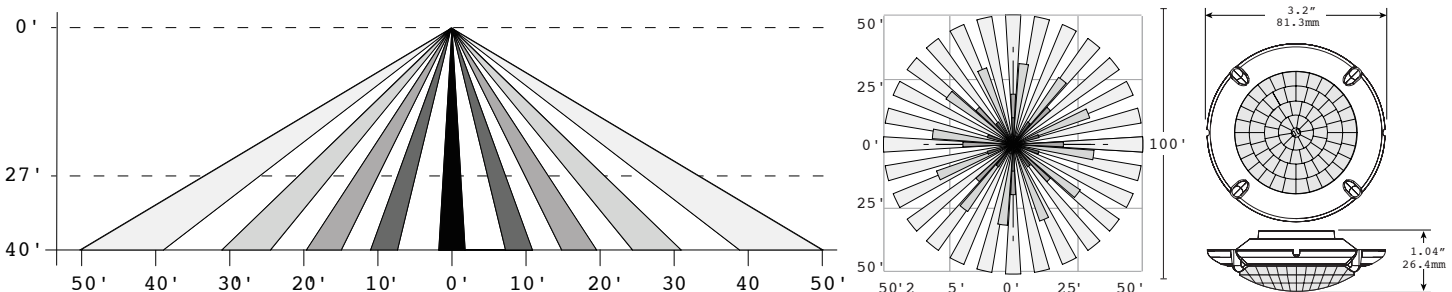

Operating Hours	23,000H	39,000H	73,000H	292,000H
Lumen Maintenance Factor	0.98(L98)	0.96(L96)	0.92(L92)	0.70(L70)

Photometry

Distribution types for reference only

MOTION SENSOR

The fixture with motion sensor raises or lowers the electric lighting level to high, low or off based on motion and/or daylight contribution. Typically, once the sensor stops detecting movement and the time delay elapses, lights will first fade to low mode, and eventually switch off. When motion is detected, the sensor ramps the light level to high mode unless the daylight contribution is sufficient. The integral photocell can also switch the lights on and off for dusk to dawn control, so that lighting remains on overnight even without motion detection.

The L7 provides maximum coverage of 100' diameter mounted at 40 feet height. Please see below drawing for lens side and top coverage and dimensionn.

MOUNTING

V Hook Mounting

Pendant Mounting

Channel Mounting