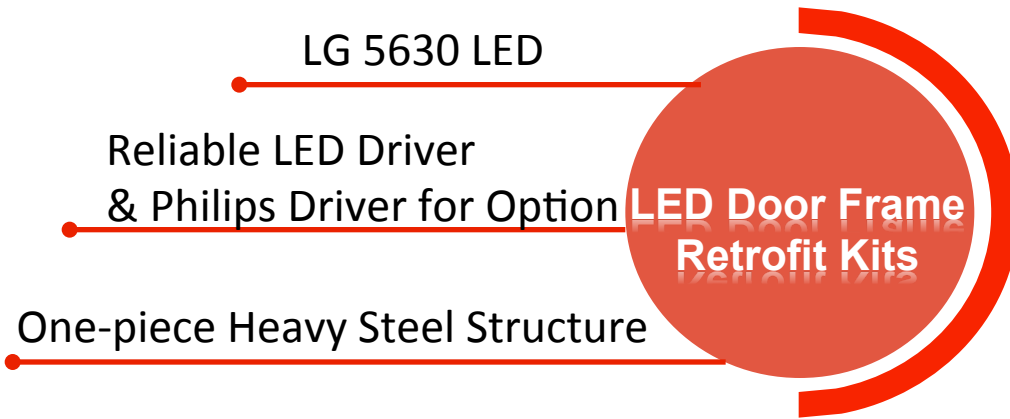

ABOVE ALL

Some Other Product