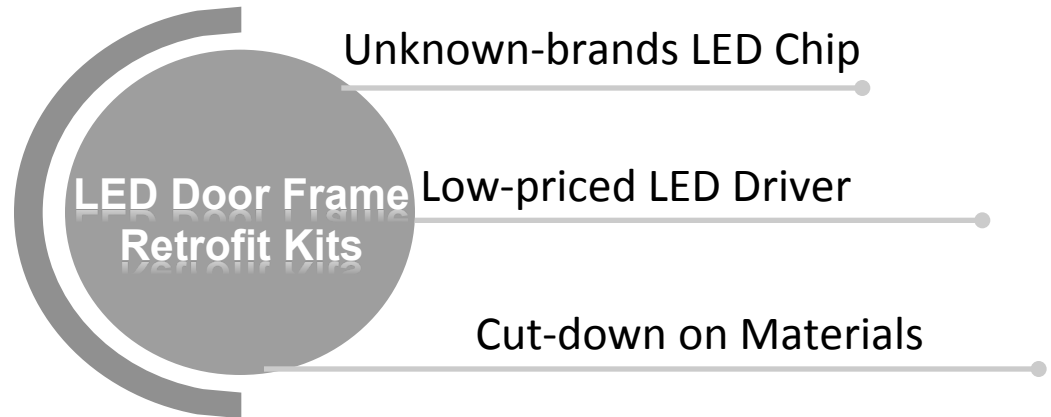

ABOVE ALL

Some Other Product