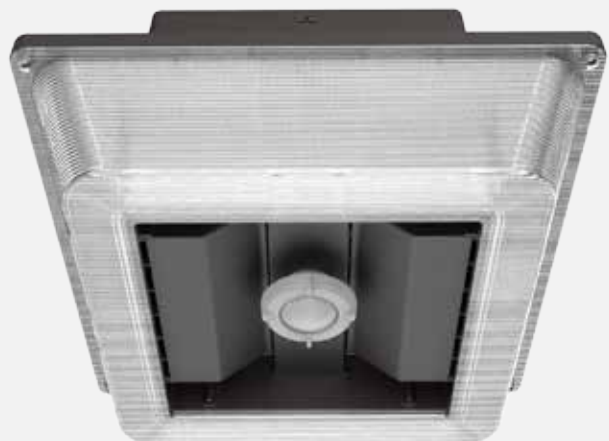

Better Light, Better Life, Above All Others

Contact Local Agent For More Information

Above All Lighting Inc.

1501 Industrial Way N.
Toms River, New Jersey 08755
866-222-8866
info@AboveAllLighting.com