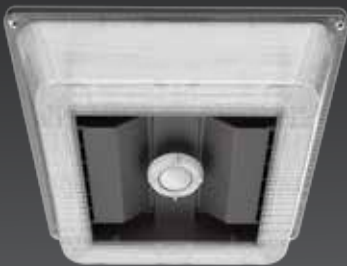

Superior low-glare illumination

Performance up to **136 LPW**

With **junction box**,
easy for surface or pendant mount

Pendant Mount

Surface Mount

Trunnion Mount

Sensor and **EBU** available