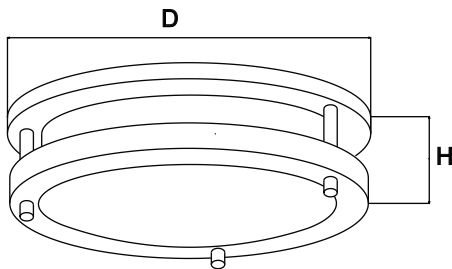

SELECTABLE FM LED CEILING LIGHT

PRODUCT DESCRIPTION

The Selectable Flush Mount Ceiling fixtures offer white and brush nickel color with multiple size from 10 to 18 inches. Back light design and classic shaped lens give even illumination. 3000K, 4000K, 5000K selectable in one. It is deal for a variety of applications for any residential or commercial areas.

FEATURE

- Dual ring shape design
- CCT selectable (3000K, 4000K, 5000K in one)
- Triac dimming
- AC LED driverless technology

ELECTRICAL SYSTEM

- Input Voltage: 120V 50/60Hz
- Power Factor: > 0.9 at full load
- Total Harmonic Distortion: < 20% at full load

SPECIFICATION

Model	D	H
FM10-10LMSW804	10-1/2"	3-1/2"
FM12-10LMSW804	11-7/8"	3"
FM14-16LMSW804	13-7/8"	3-1/4"
FM16-19LMSW804	15-7/8"	3-1/2"
FM18-22LMSW804	17-7/8"	4"

PERFORMANCE

CRI

80

CCT

3000K, 4000K, 5000K

Ordering Information

Example: FM14-16LMSW804

Shape	Dimension	Lumens	CCT	CRI	Voltage	Controls	Finish
FM	10 -10"	10LM - 1000 Lumens	SW- 3000K/4000K/ 5000K selectable	80 - 80Ra	4 - 120V	Blank - None	Blank - Brush Nickel
	12 -12"	10LM - 1000 Lumens					
	14 -14"	16LM - 1600 Lumens					
	16 -16"	19LM - 1900 Lumens					
	18 -18"	22LM - 2200 Lumens					
							WH - White