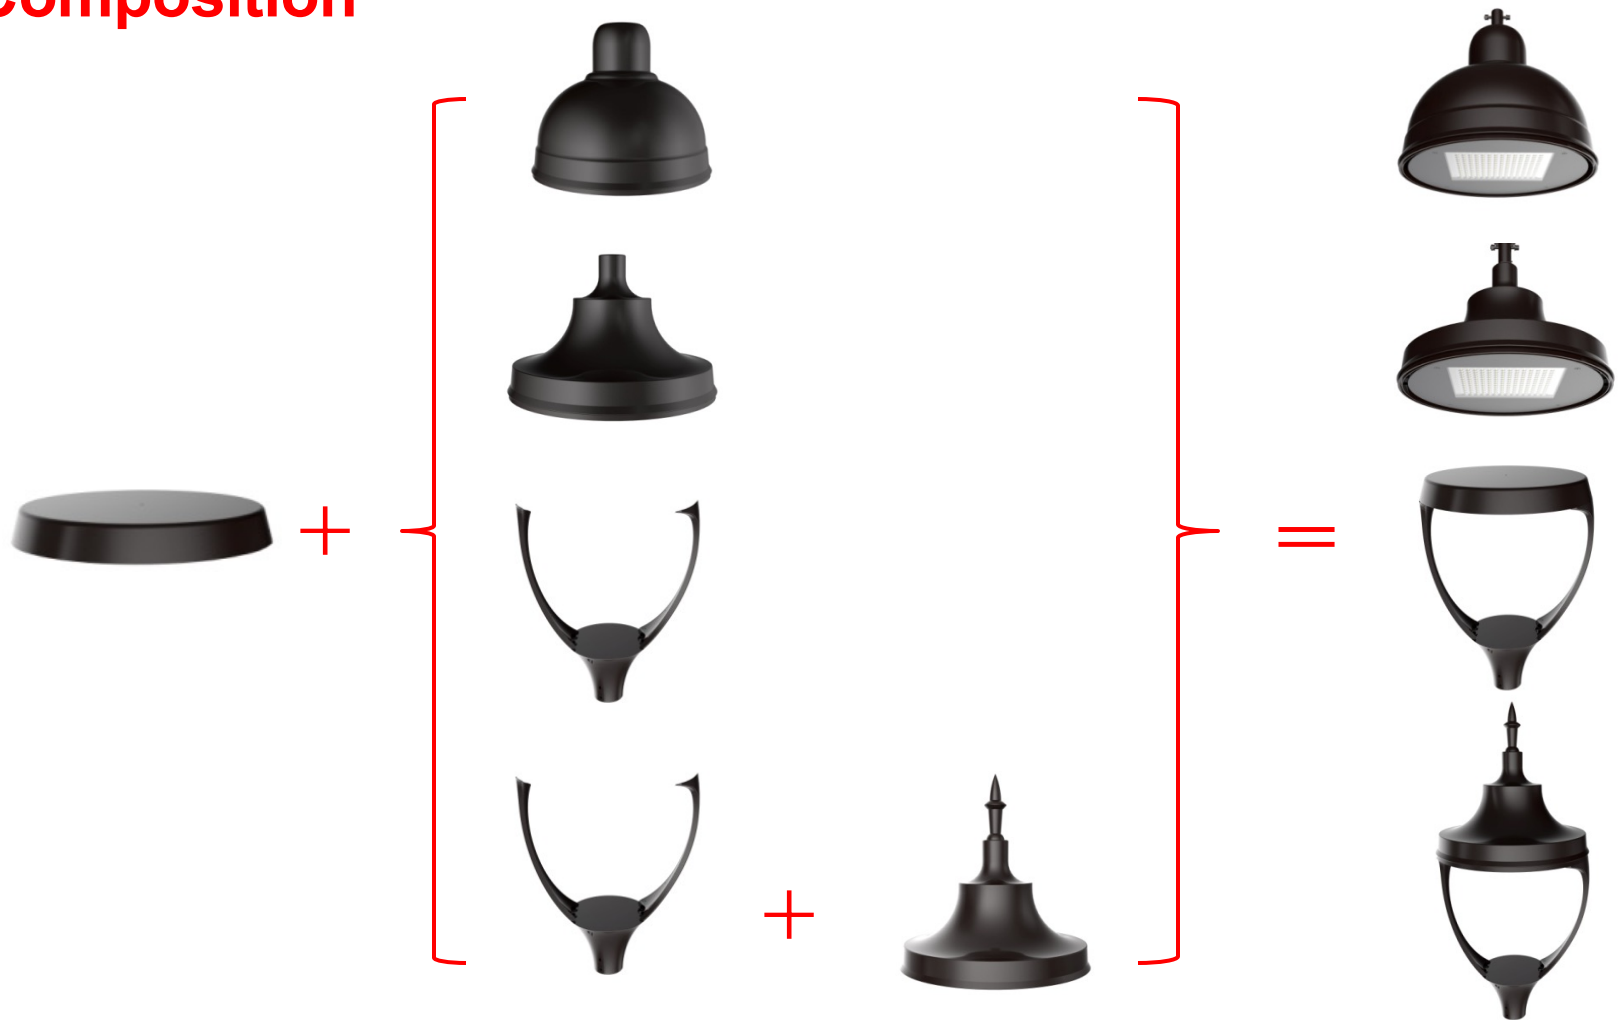

THE VERSATILE

Composition