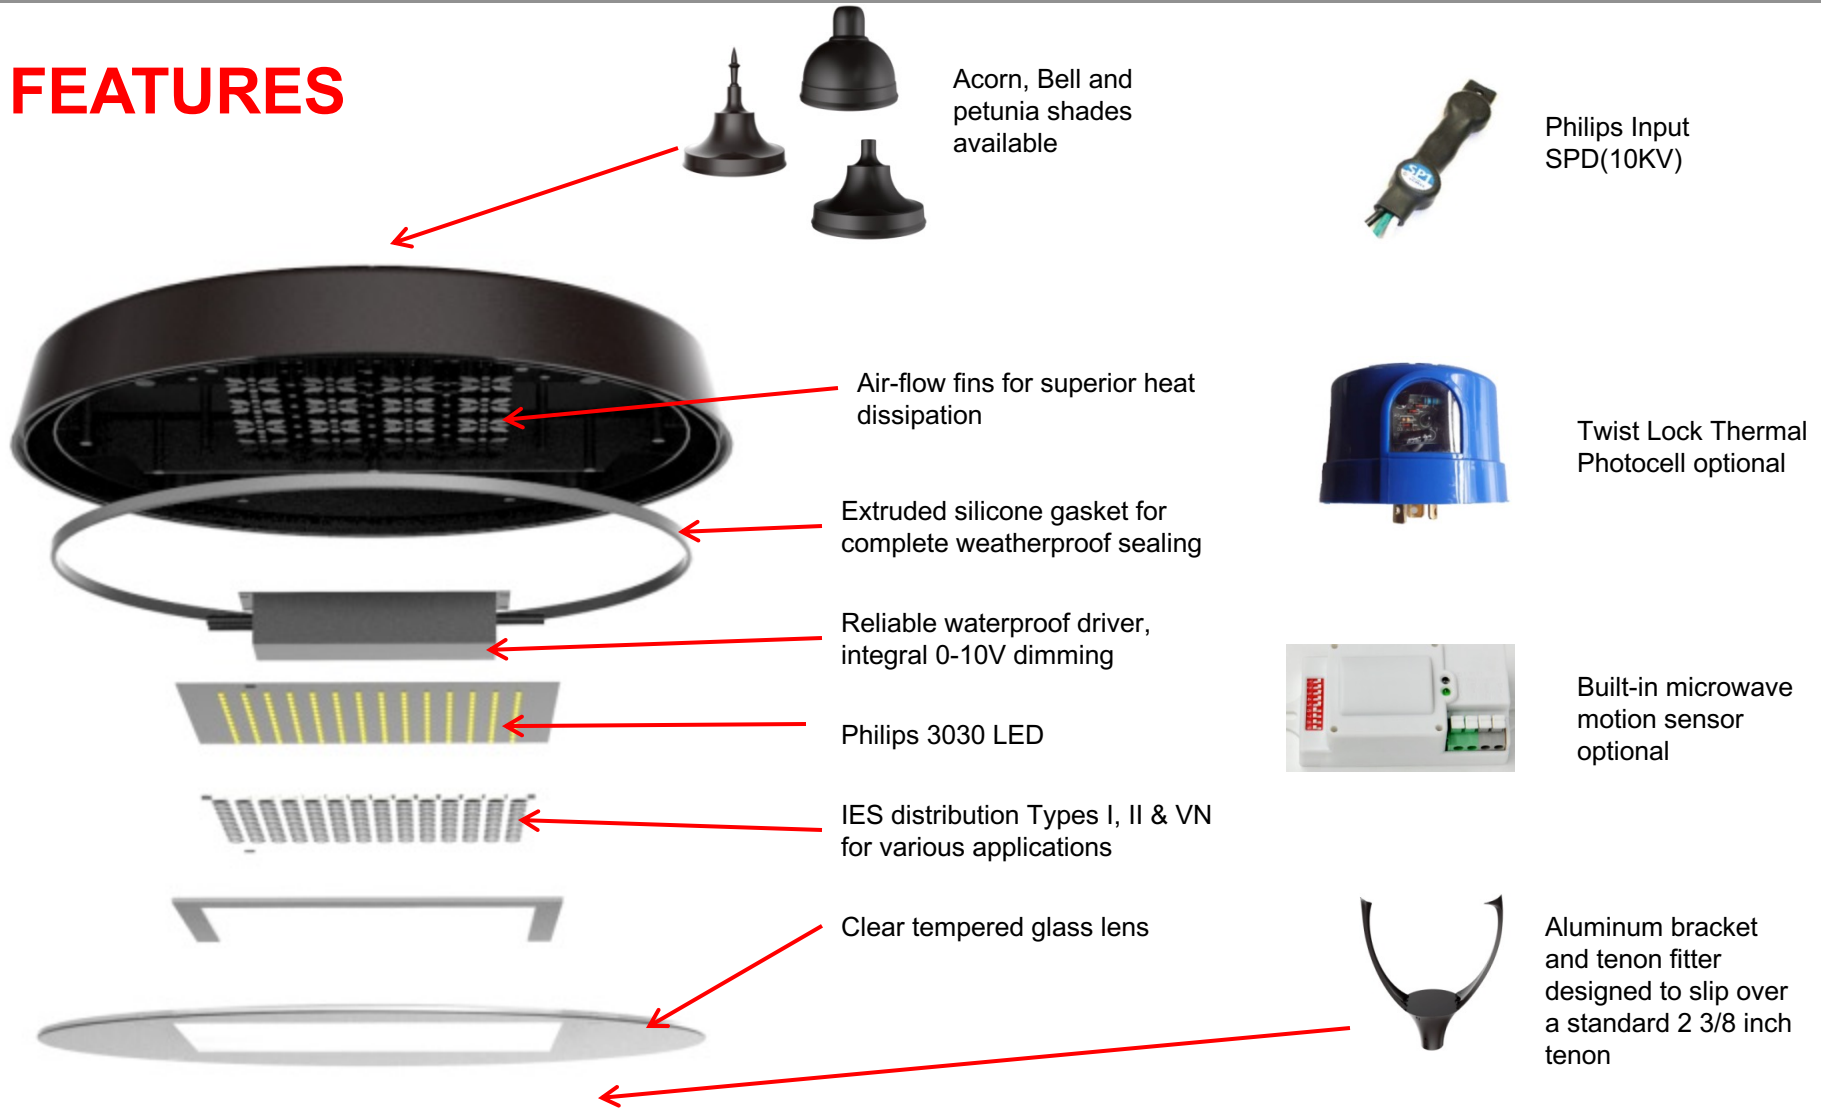

THE VERSATILE

FEATURES