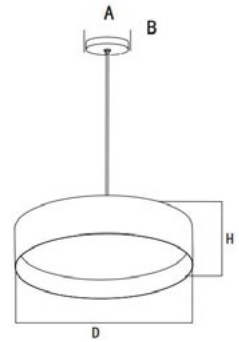

DEEP FOCUS ROUND

- Fixtures in diameters from 11.8" through 23.6"
- Deep recessed light source design
- Pendant or surface mounted
- Direct and indirect lighting for option

DESCRIPTION

The Deep Focus Round Light offers the FOCUS family more choices. Fixture comes in diameters from 11.8" through 23.6". Deep recessed light source design achieving perfect glare control. Flexible installations come in pendant and surface mounted. Direct and indirect lighting for option. The Deep Focus Light is perfect for both commercial and residential applications.

SPECIFICATION

Suspended - Down

15W, 20W, 25W, 40W
D: 11.8"(D300mm), 15.7"(D400mm),
 18.9"(D480mm), 23.6"(D600mm)
H: 4.0"(100mm)
A: 10.0" (250mm)
B: 1.38" (35mm)

Stem - Down

15W, 20W, 25W, 40W
D: 11.8"(D300mm), 15.7"(D400mm),
 18.9"(D480mm), 23.6"(D600mm)
H: 4.0"(100mm)
A: 5.0" (127mm)
B: 1.4" (36mm)

Suspended - Up and Down

50W, 80W
D: 18.9"(D480mm), 23.6"(D600mm)
H: 4.0"(100mm)
A: 10.0" (250mm)
B: 1.38" (35mm)

Stem - Up and Down

50W, 80W
D: 18.9"(D480mm), 23.6"(D600mm)
H: 4.0"(100mm)
A: 5.0" (127mm)
B: 1.4" (36mm)

Surface mounted - Down

15W, 20W, 25W, 40W
D: 11.8"(D300mm), 15.7"(D400mm),
 18.9"(D480mm), 23.6"(D600mm)
H: 5.3" (135mm)

Surface mounted - Up and Down

50W, 80W
D: 18.9"(D480mm), 23.6"(D600mm)
H: 5.3" (135mm)