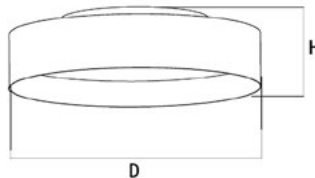

DEEP FOCUS ROUND

- Fixtures in diameters from 11.8" through 23.6"
- Deep recessed light source design
- Pendant or surface mounted
- Direct and indirect lighting for option

DESCRIPTION

The Deep Focus Round Light offers the FOCUS family more choices. Fixture comes in diameters from 11.8" through 23.6". Deep recessed light source design achieving perfect glare control. Flexible installations come in pendant and surface mounted. Direct and indirect lighting for option. The Deep Focus Light is perfect for both commercial and residential applications.

SPECIFICATION

Suspended - Down

15W, 20W, 25W, 40W
D: 11.8"(D300mm), 15.7"(D400mm),
 18.9"(D480mm), 23.6"(D600mm)
H: 4.0"(100mm)
A: 10.0" (250mm)
B: 1.38" (35mm)

Stem - Down

15W, 20W, 25W, 40W
D: 11.8"(D300mm), 15.7"(D400mm),
 18.9"(D480mm), 23.6"(D600mm)
H: 4.0"(100mm)
A: 5.0" (127mm)
B: 1.4" (36mm)

Suspended - Up and Down

50W, 80W
D: 18.9"(D480mm), 23.6"(D600mm)
H: 4.0"(100mm)
A: 10.0" (250mm)
B: 1.38" (35mm)

Stem - Up and Down

50W, 80W
D: 18.9"(D480mm), 23.6"(D600mm)
H: 4.0"(100mm)
A: 5.0" (127mm)
B: 1.4" (36mm)

Surface mounted - Down

15W, 20W, 25W, 40W
D: 11.8"(D300mm), 15.7"(D400mm),
 18.9"(D480mm), 23.6"(D600mm)
H: 5.3" (135mm)

Surface mounted - Up and Down

50W, 80W
D: 18.9"(D480mm), 23.6"(D600mm)
H: 5.3" (135mm)