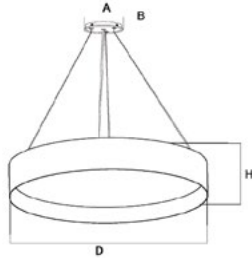

DEEP FOCUS ROUND

- Fixtures in diameters from 11.8" through 23.6"
- Deep recessed light source design
- Pendant or surface mounted
- Direct and indirect lighting for option

DESCRIPTION

The Deep Focus Round Light offers the FOCUS family more choices. Fixture comes in diameters from 11.8" through 23.6". Deep recessed light source design achieving perfect glare control. Flexible installations come in pendant and surface mounted. Direct and indirect lighting for option. The Deep Focus Light is perfect for both commercial and residential applications.

SPECIFICATION

Suspended - Down

15W, 20W, 25W, 40W
D: 11.8"(D300mm), 15.7"(D400mm),
 18.9"(D480mm), 23.6"(D600mm)
H: 4.0"(100mm)
A: 10.0" (250mm)
B: 1.38" (35mm)

Stem - Down

15W, 20W, 25W, 40W
D: 11.8"(D300mm), 15.7"(D400mm),
 18.9"(D480mm), 23.6"(D600mm)
H: 4.0"(100mm)
A: 5.0" (127mm)
B: 1.4" (36mm)

Suspended - Up and Down

50W, 80W
D: 18.9"(D480mm), 23.6"(D600mm)
H: 4.0"(100mm)
A: 10.0" (250mm)
B: 1.38" (35mm)

Stem - Up and Down

50W, 80W
D: 18.9"(D480mm), 23.6"(D600mm)
H: 4.0"(100mm)
A: 5.0" (127mm)
B: 1.4" (36mm)

Surface mounted - Down

15W, 20W, 25W, 40W
D: 11.8"(D300mm), 15.7"(D400mm),
 18.9"(D480mm), 23.6"(D600mm)
H: 5.3" (135mm)

Surface mounted - Up and Down

50W, 80W
D: 18.9"(D480mm), 23.6"(D600mm)
H: 5.3" (135mm)