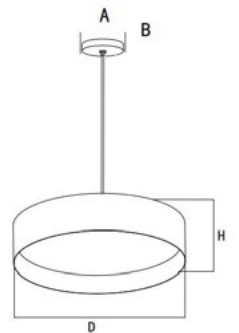

DEEP FOCUS ROUND

- Fixtures in diameters from 11.8" through 23.6"
- Deep recessed light source design
- Pendant or surface mounted
- Direct and indirect lighting for option

DESCRIPTION

The Deep Focus Round Light offers the FOCUS family more choices. Fixture comes in diameters from 11.8" through 23.6". Deep recessed light source design achieving perfect glare control. Flexible installations come in pendant and surface mounted. Direct and indirect lighting for option. The Deep Focus Light is perfect for both commercial and residential applications.

SPECIFICATION

Suspended - Down

15W, 20W, 25W, 40W
D: 11.8"(D300mm), 15.7"(D400mm),
 18.9"(D480mm), 23.6"(D600mm)
H: 4.0"(100mm)
A: 10.0" (250mm)
B: 1.38" (35mm)

Stem - Down

15W, 20W, 25W, 40W
D: 11.8"(D300mm), 15.7"(D400mm),
 18.9"(D480mm), 23.6"(D600mm)
H: 4.0"(100mm)
A: 5.0" (127mm)
B: 1.4" (36mm)

Suspended - Up and Down

50W, 80W
D: 18.9"(D480mm), 23.6"(D600mm)
H: 4.0"(100mm)
A: 10.0" (250mm)
B: 1.38" (35mm)

Stem - Up and Down

50W, 80W
D: 18.9"(D480mm), 23.6"(D600mm)
H: 4.0"(100mm)
A: 5.0" (127mm)
B: 1.4" (36mm)

Surface mounted - Down

15W, 20W, 25W, 40W
D: 11.8"(D300mm), 15.7"(D400mm),
 18.9"(D480mm), 23.6"(D600mm)
H: 5.3" (135mm)

Surface mounted - Up and Down

50W, 80W
D: 18.9"(D480mm), 23.6"(D600mm)
H: 5.3" (135mm)