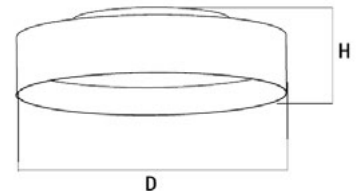

DEEP FOCUS ROUND

- Fixtures in diameters from 11.8" through 23.6"
- Deep recessed light source design
- Pendant or surface mounted
- Direct and indirect lighting for option

DESCRIPTION

The Deep Focus Round Light offers the FOCUS family more choices. Fixture comes in diameters from 11.8" through 23.6". Deep recessed light source design achieving perfect glare control. Flexible installations come in pendant and surface mounted. Direct and indirect lighting for option. The Deep Focus Light is perfect for both commercial and residential applications.

SPECIFICATION

Suspended - Down

15W, 20W, 25W, 40W
D: 11.8"(D300mm), 15.7"(D400mm),
 18.9"(D480mm), 23.6"(D600mm)
H: 4.0"(100mm)
A: 10.0" (250mm)
B: 1.38" (35mm)

Stem - Down

15W, 20W, 25W, 40W
D: 11.8"(D300mm), 15.7"(D400mm),
 18.9"(D480mm), 23.6"(D600mm)
H: 4.0"(100mm)
A: 5.0" (127mm)
B: 1.4" (36mm)

Suspended - Up and Down

50W, 80W
D: 18.9"(D480mm), 23.6"(D600mm)
H: 4.0"(100mm)
A: 10.0" (250mm)
B: 1.38" (35mm)

Stem - Up and Down

50W, 80W
D: 18.9"(D480mm), 23.6"(D600mm)
H: 4.0"(100mm)
A: 5.0" (127mm)
B: 1.4" (36mm)

Surface mounted - Down

15W, 20W, 25W, 40W
D: 11.8"(D300mm), 15.7"(D400mm),
 18.9"(D480mm), 23.6"(D600mm)
H: 5.3" (135mm)

Surface mounted - Up and Down

50W, 80W
D: 18.9"(D480mm), 23.6"(D600mm)
H: 5.3" (135mm)