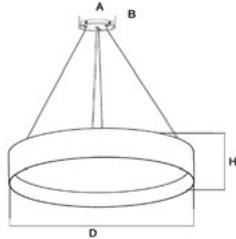

DEEP FOCUS ROUND

- Fixtures in diameters from 11.8" through 23.6"
- Deep recessed light source design
- Pendant or surface mounted
- Direct and indirect lighting for option

DESCRIPTION

The Deep Focus Round Light offers the FOCUS family more choices. Fixture comes in diameters from 11.8" through 23.6". Deep recessed light source design achieving perfect glare control. Flexible installations come in pendant and surface mounted. Direct and indirect lighting for option. The Deep Focus Light is perfect for both commercial and residential applications.

SPECIFICATION

Suspended - Down

15W, 20W, 25W, 40W
D: 11.8"(D300mm), 15.7"(D400mm),
 18.9"(D480mm), 23.6"(D600mm)
H: 4.0"(100mm)
A: 10.0" (250mm)
B: 1.38" (35mm)

Stem - Down

15W, 20W, 25W, 40W
D: 11.8"(D300mm), 15.7"(D400mm),
 18.9"(D480mm), 23.6"(D600mm)
H: 4.0"(100mm)
A: 5.0" (127mm)
B: 1.4" (36mm)

Suspended - Up and Down

50W, 80W
D: 18.9"(D480mm), 23.6"(D600mm)
H: 4.0"(100mm)
A: 10.0" (250mm)
B: 1.38" (35mm)

Stem - Up and Down

50W, 80W
D: 18.9"(D480mm), 23.6"(D600mm)
H: 4.0"(100mm)
A: 5.0" (127mm)
B: 1.4" (36mm)

Surface mounted - Down

15W, 20W, 25W, 40W
D: 11.8"(D300mm), 15.7"(D400mm),
 18.9"(D480mm), 23.6"(D600mm)
H: 5.3" (135mm)

Surface mounted - Up and Down

50W, 80W
D: 18.9"(D480mm), 23.6"(D600mm)
H: 5.3" (135mm)