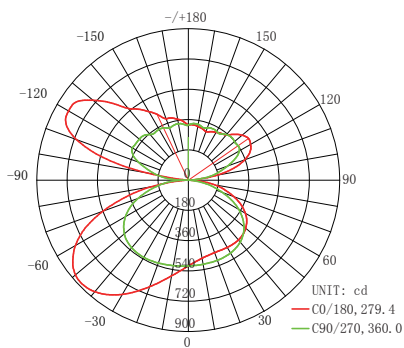

SLAB04 CCT Selectable

SLAB08 CCT Selectable

Lengths	4FT	8FT
Width	7.87"	7.87"
Wattage	40W	80W
Voltage	120-277V (Int.Driver)	120-277V(Int.Driver)
Efficacy	120lm/w @ 3500K	115lm/w @ 3500K
Lumen Output	4800lm @ 3500K	9200lm @ 3500K

PHOTOMETRY

All published luminaire photo metric testing performed to IESNA LM-79-08 standards by a NVLAP certified laboratory. IESNA LM-79-08 specifies the entire luminaire as the source resulting in a fixture efficiency of 100%.Result may vary per actual order.