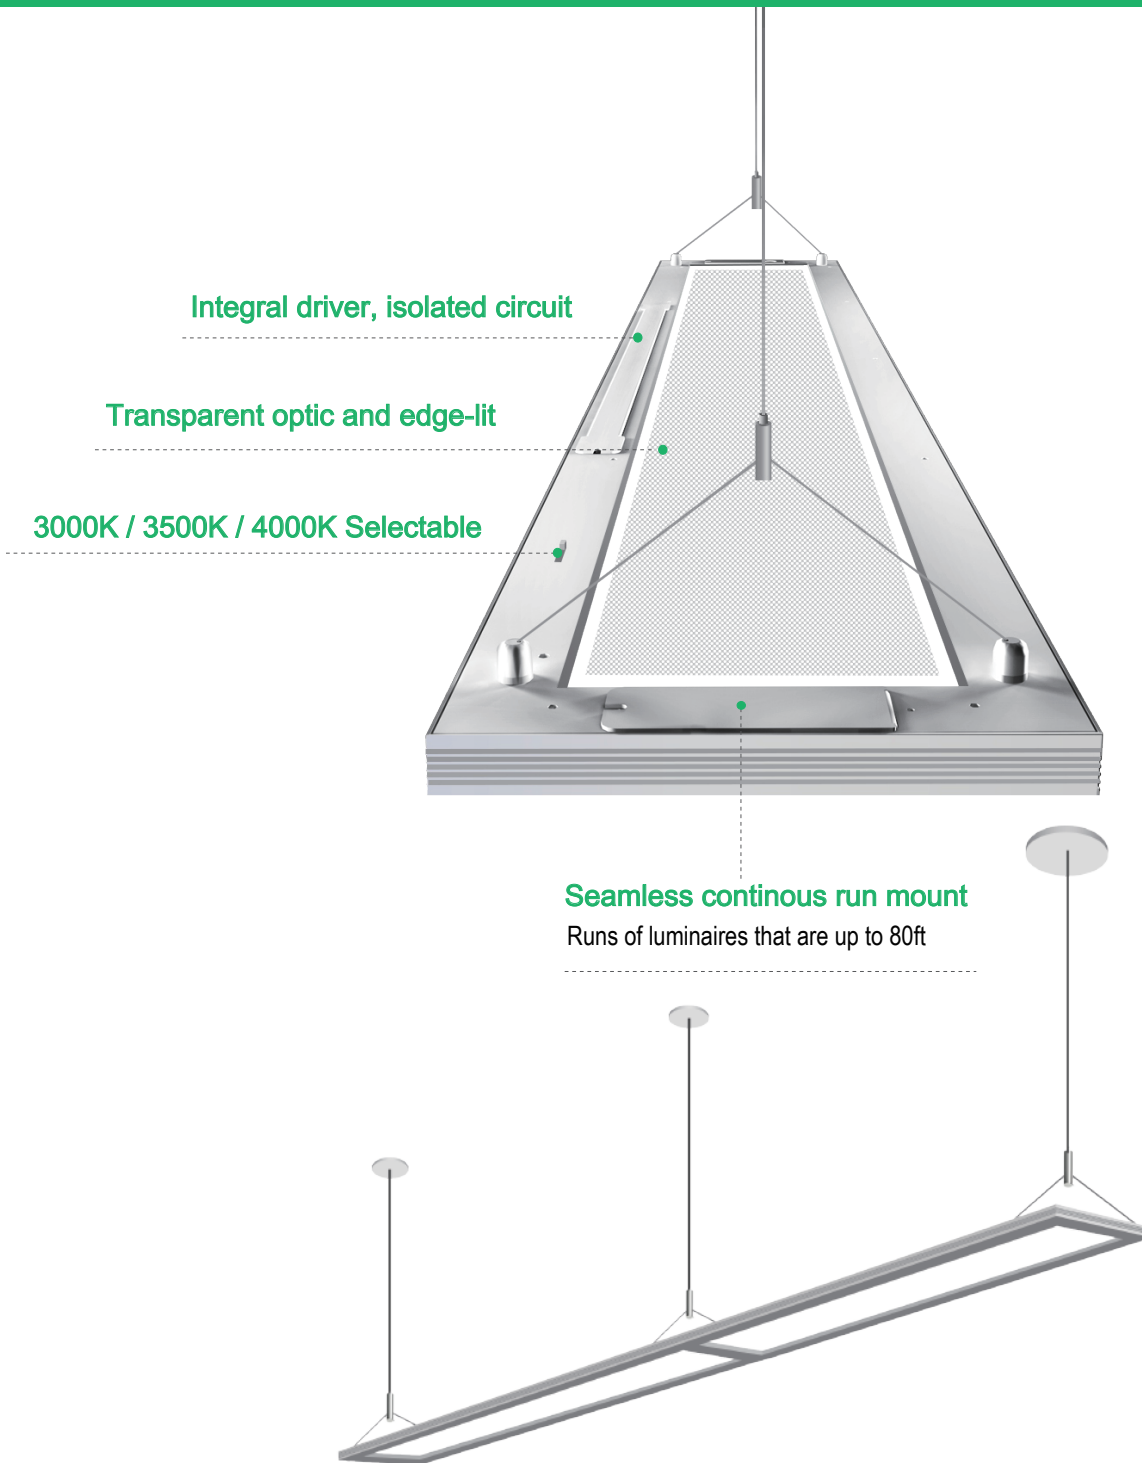

Warranty

Five year limited warranty. Full warranty terms located at www.aboveallLighting.com/warrantystatements.

Note:

Specifications subject to change without notice.