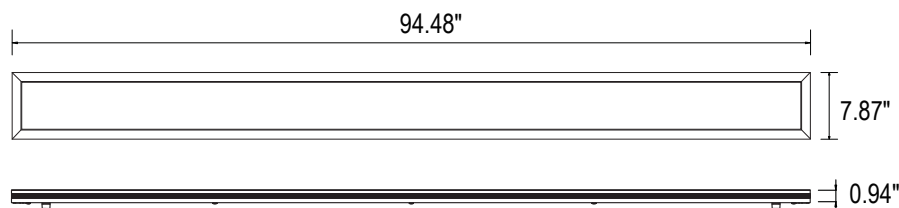

SLAB08

Net Weight: 25 lbs / 11.5 kg

PERFORMANCE

CRI

80

CCT

3000K, 3500K, 4000K

Dimming

1-10V Dimming

Projected Lifetime

L70 - 100,000 Hours

Working Temperature

-4-104°F (-20-40°C)

Certifications

- cULus conforms to UL Std. 1598Cert. to CSA Std. C22.2 No.250.0
- Suitable for dry locations
- RoHS compliant