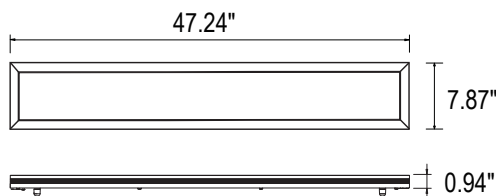

SLAB04

Net Weight: 11 lbs / 5 kg