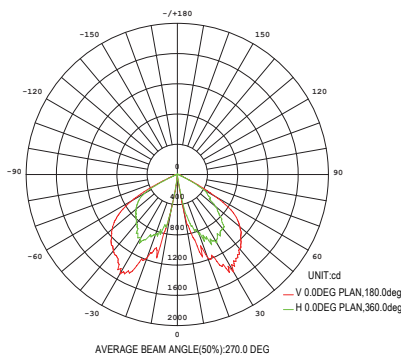

Ordering Information

Example: COPL-30301-BK

Name	Watts	CCT	Voltage	- Control	- Finish
COPL	30 - 30W	30- 3000K 40- 4000K	1-120-277V	Blank - None	BK - Black Optional Finish Colors (Need Additional Charge)*

Notice:

- The pole and anchor bolts need to be bought separately.
- Black finish is standard. Additional charges will apply for all the other colors. Please contact customer service for premium adder.

ACCESSORIES (ORDER SEPARATELY)

ABMK-COPL-3/4M

Anchor bolts mounting kits for 3 to 4 meters height pole M14x400mm

ABMK-COPL-5/6M

Anchor bolts mounting kits for 4 to 5 meters height pole M16x500mm

COPL-2.7POLE-BK

2.7 meters pole, black

COPL-4.5POLE-BK

4.5 meters pole, black

* Pole length and finish color can be customized.

PHOTOMETRY

All published luminaire photometric testing performed to IESNA LM-79-08 standards by a NVLAP certified laboratory.

PERFORMANCE DATA

LUMEN OUTPUT

Lumen values are measured by third party certified laboratories performed in accordance with IESNA LM-79-08 as well as Lighting Facts listed.

Nominal Watts	Lumen Output	CCT	CRI
30W	3400lm	4000K	70

Warranty

Five year limited warranty.

Specifications subject to change without notice.