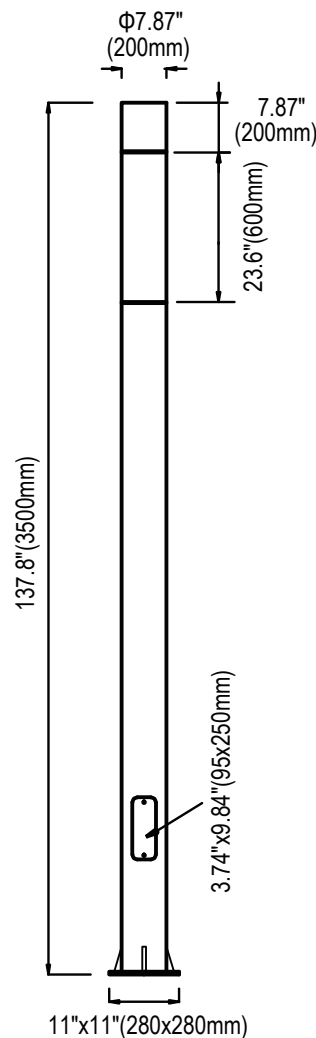

## Ordering Information

Example: COPL-30301-BK

Name	Watts	CCT	Voltage	- Control	- Finish
COPL	30 - 30W	30- 3000K 40- 4000K	1-120-277V	Blank - None	BK - Black  Optional Finish Colors (Need Additional Charge)*

### COPL-2.7POLE-BK

2.7 meters pole, black

### COPL-4.5POLE-BK

4.5 meters pole, black

\* Pole length and finish color can be customized.