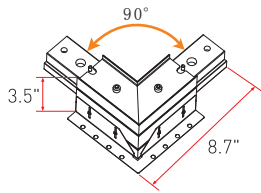

MAG23-RSM-L

L Shape Mount Bracket
for Recessed, Suspended
and Surface Mount