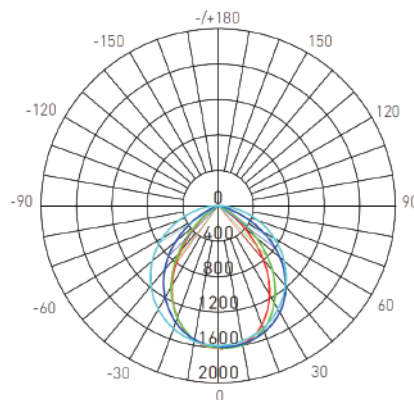

With Regressed Lens

AVERAGE BEAM ANGLE(50%): 92.7°