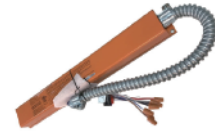

EBU-H08170²

8W Emergency Battery
Back-up for MAX.60W fixture