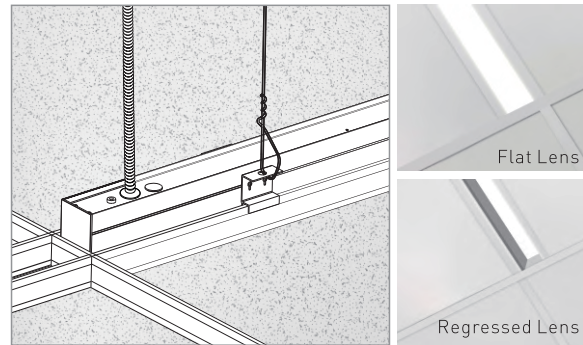

RECESSED IN GRID CEILING