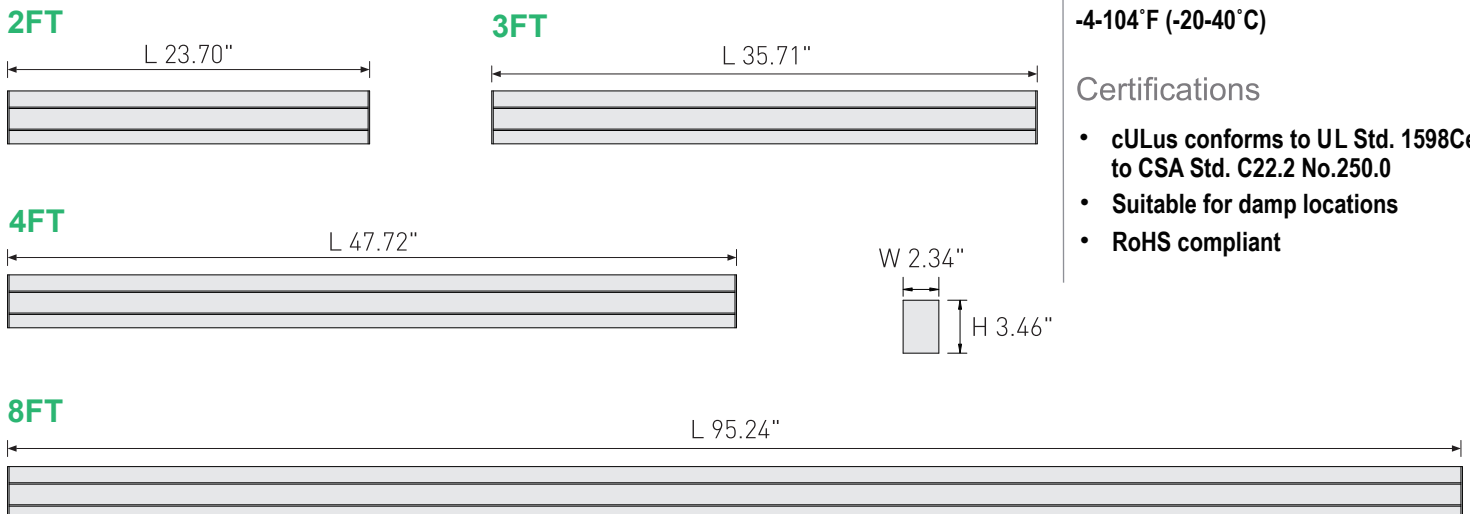

SPECIFICATION

PERFORMANCE

CRI

80

CCT

3000K, 3500K, 4000K

Dimming

1-10V Dimming

Compatible Dimmer

LUTRON: DVSTV

LEVITON: IP710

Projected Lifetime

L70 - 100,000 Hours

Working Temperature

-4-104°F (-20-40°C)

Certifications

- cULus conforms to UL Std. 1598Cert. to CSA Std. C22.2 No.250.0
- Suitable for damp locations
- RoHS compliant