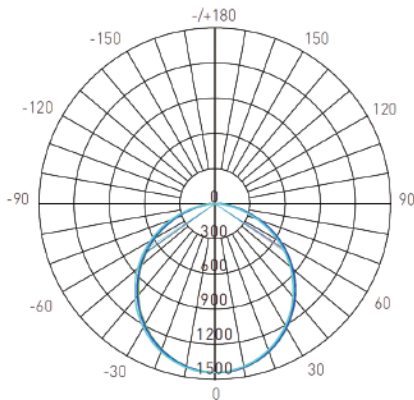

### With Flush Diffused Lens

AVERAGE BEAM ANGLE(50%): 111.3°