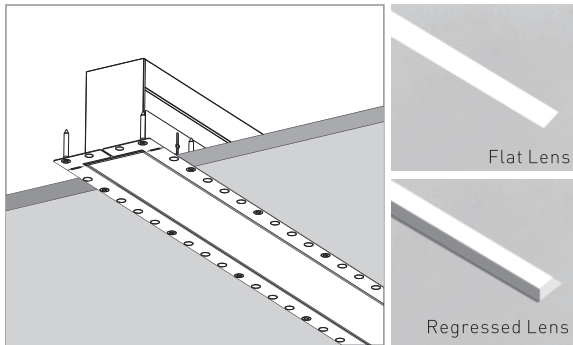

RECESSED IN DRY CEILING