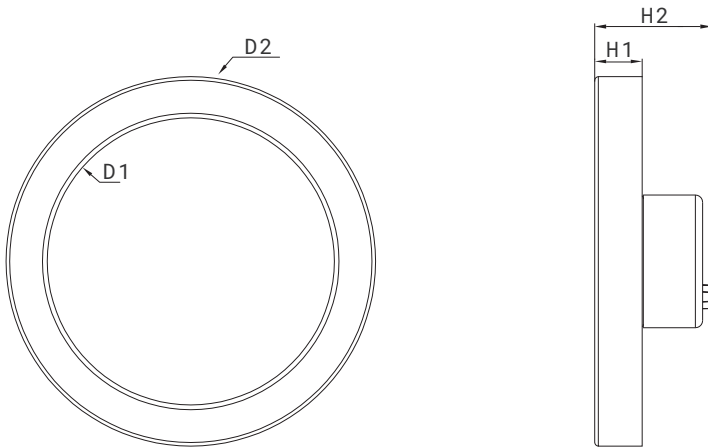

## ORDERING INFORMATION

EXAMPLE: SKC05R-05LM-SW801-HL

| SKC  |                        |            |                      |  |  |  |               |                             |         |
|------|------------------------|------------|----------------------|--|--|--|---------------|-----------------------------|---------|
| Name | Size                   | Shape      | Brightness           | CCT  | CRI  | Voltage  | Controls      | Finish                      | Version |
| SKC  | 05<br>5"               | R<br>Round | 05LM<br>06LM         | SW<br>Selectable<br>2700K<br>3000K <sup>2</sup><br>3500K<br>4000K<br>5000K | 80<br>80CRI <sup>3</sup><br>90<br>90CRI <sup>3</sup> | 4<br>120V<br>triac<br>dimming<br><br>1<br>120-277V<br>0-10V<br>dimming | BLANK<br>None | BLANK<br>White <sup>4</sup> | HL      |
|      | 07<br>7"               | R<br>Round | 06LM<br>09LM<br>11LM |  |  |  |               |                             |         |
|      | 09<br>9" <sup>1</sup>  | R<br>Round | 13LM                 |  |  |  |               |                             |         |
|      | 12<br>12" <sup>1</sup> | R<br>Round | 15LM                 |  |  |  |               |                             |         |
|      | 15<br>15" <sup>1</sup> | R<br>Round | 17LM                 |  |  |  |               |                             |         |

## SPECIFICATION

| Model  | D1      | D2      | H1    | H2    |
|--------|---------|---------|-------|-------|
| SKC05R | Ø4.76"  | Ø6.14"  | 0.8"  | 1.9"  |
| SKC07R | Ø5.67"  | Ø7.08"  | 0.8"  | 1.9"  |
| SKC09R | Ø7.44"  | Ø8.86"  | 0.8"  | 1.9"  |
| SKC12R | Ø10.04" | Ø11.61" | 0.8"  | 1.97" |
| SKC15R | Ø11.89" | Ø14.57" | 0.94" | 1.9"  |