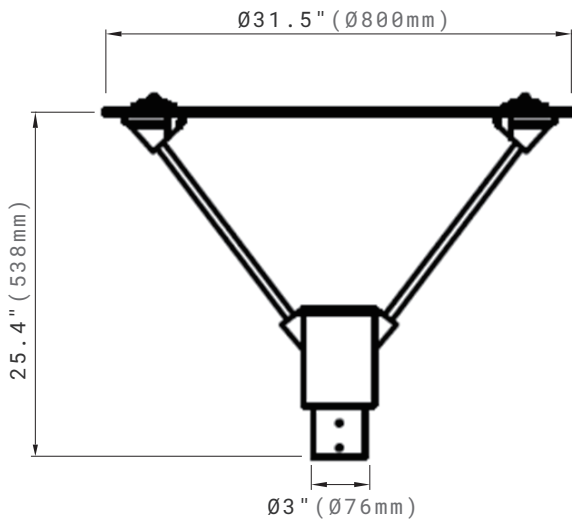

SPECIFICATION

ORDERING INFORMATION

EXAMPLE: APT30401-BK

APT							
Series	Wattage	CCT	Voltage	Control	Installation	Distribution	Finish
APT	30 30W	30 3000K 40 4000K 50 5000K	1 120-277V	BLANK 0-10V dimming	BLANK 3" Tenon Pole	BLANK Adjustable	BK Black¹ RAL#9005 BZ Bronze¹ RAL#8019

NOTE:

1. Standard Finish is Black and Bronze. Custom colors may be available for an additional fee. Please contact Customer Service for more information.