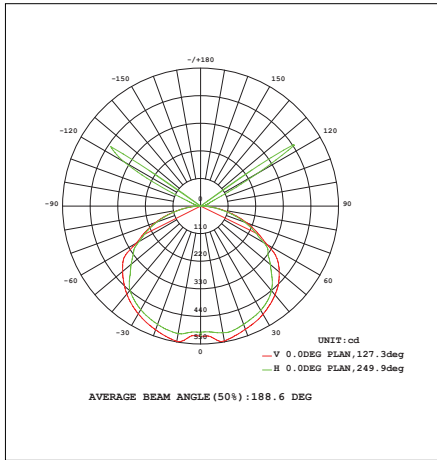

## PHOTOMETRY

All published luminaire photometric testing performed to IESNA LM-79-08 standards by a NVLAP certified laboratory. IESNA LM-79-08 specifies the entire luminaire as the source resulting in a fixture efficiency of 100%. Results may vary per actual order.