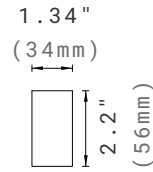

DIMENSION

4W

7W

STRAIGHT MAGNETIC TRACK LIGHT

Lin Series

13W

26W

39W