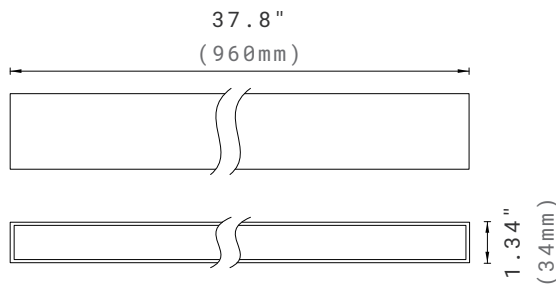

DIMENSION

4W

7W

STRAIGHT MAGNETIC TRACK LIGHT

Lin Series

13W

26W

39W