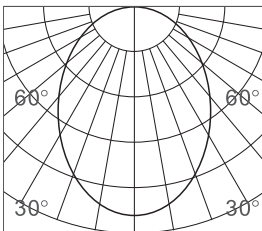

Diffuse

h(m)	E(lx)	Φ(m)
1	105.5	Φ2.60
2	26.3	Φ5.20
3	11.7	Φ7.80
4	6.5	Φ10.40
5	4.2	Φ13.00