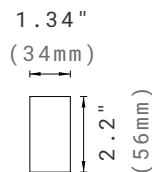

NOTE:

Straight Magnetic Track Profile sold separately.

ORDERING INFORMATION

EXAMPLE: LIN04-3090-24V-DL-MTM-BK

LIN						
Series	Wattage/Length	CCT&CRI	Voltage	Lens	Installation	Finish
LIN	04 4W/3.3"	2790 2700K/90Ra	24V¹ 24VDC ¹	DL Diffused Lens	MTM Magnetic Track Mount	BK² Black ²
	07 7W/6.46"	3090 3000K/90Ra				WH² White ²
	13 13W/12.76"	3590 3500K/90Ra				
	26 26W/25.2"	4090 4000K/90Ra				
	39 39W/37.8"					

DIMENSION

4W

7W

STRAIGHT MAGNETIC TRACK LIGHT

Lin Series

13W

26W

39W