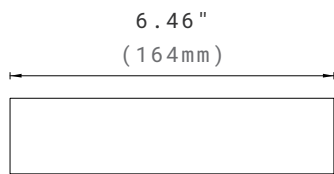

DIMENSION

4W

7W

STRAIGHT MAGNETIC TRACK LIGHT

Lin Series

13W

26W

39W