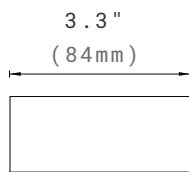

DIMENSION

4W

7W

STRAIGHT MAGNETIC TRACK LIGHT

Lin Series

13W

26W

39W