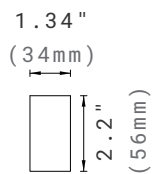

DIMENSION

4W

7W

STRAIGHT MAGNETIC TRACK LIGHT

Lin Series

13W

26W

39W