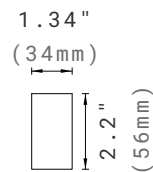

DIMENSION

4W

7W

STRAIGHT MAGNETIC TRACK LIGHT

Lin Series

13W

26W

39W