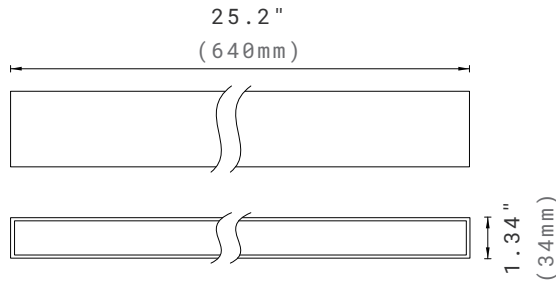

DIMENSION

4W

7W

STRAIGHT MAGNETIC TRACK LIGHT

Lin Series

13W

26W

39W