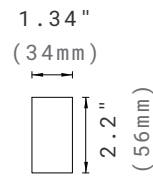

DIMENSION

4W

7W

STRAIGHT MAGNETIC TRACK LIGHT

Lin Series

13W

26W

39W