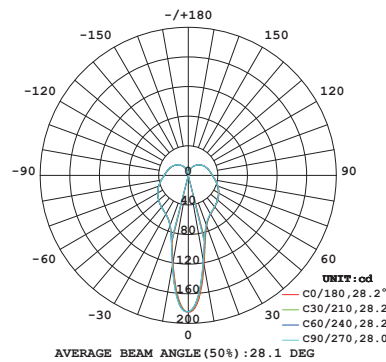

MET8

PERFORMANCE DATA

Lumen values are measured by third party certified laboratories performed in accordance with IESNA LM-79-08 as well as Lighting Facts listed.

Wattage	Tube Length	Lumen Output	CRI	CCT	LPW
5W	3.94"	460lm	90	3000K	92
5W	7.87"	460lm	90	3000K	92