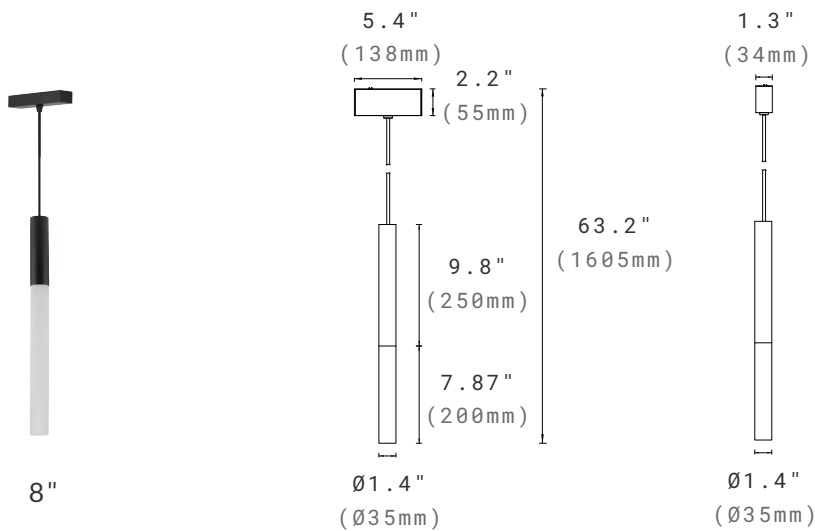

STRAIGHT MAGNETIC TRACK LIGHT

Meteor Pendant

8" Tube