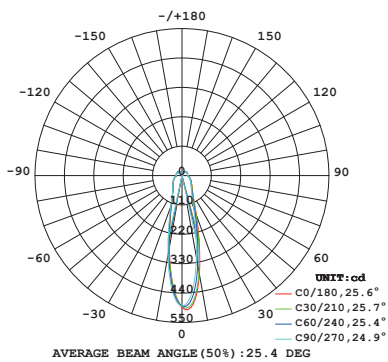

PHOTOMETRY

All published luminaire photometric testing performed to IESNA LM-79-08 standards by a NVLAP certified laboratory. IESNA LM-79-08 specifies the entire luminaire as the source resulting in a fixture efficiency of 100%. Results may vary per actual order.

MET4