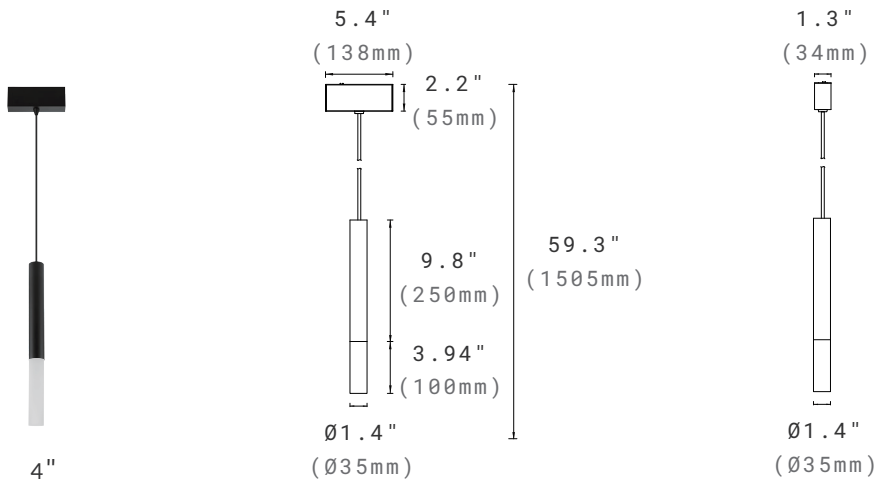

### ORDERING INFORMATION

EXAMPLE: MET8-05-3090-24V-DL-MTM-BK

| MET Series | Tube Length | Wattage  | CCT&CRI            | Voltage                                | Lens           | Installation                   | Finish                                |
|------------|-------------|----------|--------------------|--|----------------|--------------------------------|---------------------------------------|
| MET        | 4<br>4"     | 05<br>5W | 2790<br>2700K/90Ra | 24V <sup>1</sup><br>24VDC <sup>1</sup> | DL<br>Diffused | MTM<br>Magnetic<br>Track Mount | BK <sup>2</sup><br>Black <sup>2</sup> |
|            | 8<br>8"     |          | 3090<br>3000K/90Ra |  |                |                                | WH <sup>2</sup><br>White <sup>2</sup> |
|            |             |          | 3590<br>3500K/90Ra |  |                |                                |                                       |
|            |             |          | 4090<br>4000K/90Ra |  |                |                                |                                       |

### DIMENSION

**4" Tube**