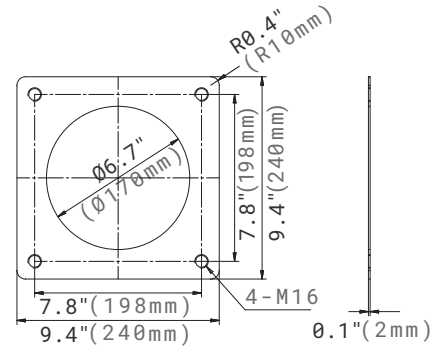

DIMENSION

Projection Detail (Not to Scale)

Pole Wall Thickness: 0.126"

Anchor Bolt Plate

Use caution when setting anchor bolts. Bolts must be vertically straight and centered on dimensions shown.

Note: Adequate drainage must be provided in concrete foundation.

Anchor Bolt Detail

NOTE:

1. Pole maximum height is 18ft (5.5 meters). Please confirm the final drawing with the Customer Service.

ORDERING INFORMATION

Standard Model

EXAMPLE: PRPL-4FT-4530801-BK

PRPL							
Series	Pillar Height	Wattage	CCT	CRI	Voltage	Control	Finish
PRPL	4FT 4.1 feet ¹	25 25W 45 45W	27 2700K 30 3000K 40 4000K	80 CRI80	1 120-277V	BLANK 0-10V Dimming Driver	BK Black RAL#9005 ² BZ Bronze RAL#8019 ²

PBC6-BK
Pole Base Cover for Dia. 6.3" (O.D.)pole, Black.

POLE DATA CHART

Pole Height	Wall Thickness	Pole Diameter (O.D.)	Pole Material	Pole EPA	Max Basic Wind Speed
2.46ft	0.126"	Ø6.7"	Aluminum	1.91ft ²	180mph