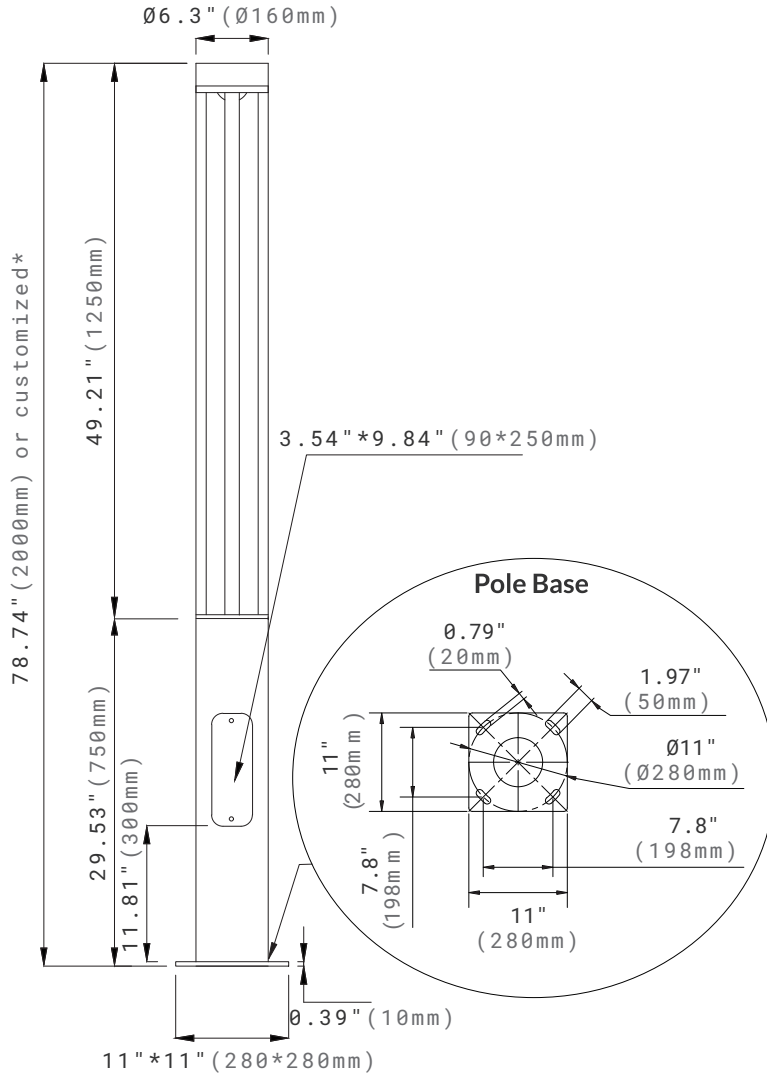

DIMENSION

Projection Detail (Not to Scale)

Pole Wall Thickness: 0.126"

Anchor Bolt Plate

Use caution when setting anchor bolts. Bolts must be vertically straight and centered on dimensions shown.

Note: Adequate drainage must be provided in concrete foundation.

Anchor Bolt Detail

NOTE:

1. Pole maximum height is 18ft (5.5 meters). Please confirm the final drawing with the Customer Service.

ORDERING INFORMATION

Standard Model

EXAMPLE: PRPL-4FT-4530801-BK

PRPL							
Series	Pillar Height	Wattage	CCT	CRI	Voltage	Control	Finish
PRPL	4FT 4.1 feet ¹	25 25W 45 45W	27 2700K 30 3000K 40 4000K	80 CRI80	1 120-277V	BLANK 0-10V Dimming Driver	BK Black RAL#9005 ² BZ Bronze RAL#8019 ²

ACCESSORIES (ORDER SEPARATELY)

ABMK-M16-7.8
Galvanized Anchor bolts mounting kits for round pole up to 18FT. Mounting hole 7.8"x7.8", M16x19.7"(500mm)

PRPL-ALRP-2.5FT-0.126-BK
Aluminum round pole Ø6.3", 2.5ft, wall thickness: 0.126", black.
* Pole height and finishcolor can be customized. The height is only for the pole not including the top luminaire.

PBC6-BK
Pole Base Cover for Dia. 6.3" (O.D.)pole, Black.

POLE DATA CHART

Pole Height	Wall Thickness	Pole Diameter (O.D.)	Pole Material	Pole EPA	Max Basic Wind Speed
2.46ft	0.126"	Ø6.7"	Aluminum	1.91ft ²	180mph