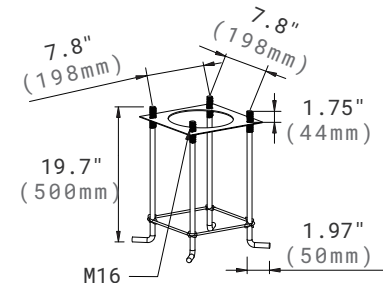

DIMENSION

Projection Detail (Not to Scale)

Pole Wall Thickness: 0.126"

Anchor Bolt Plate

Use caution when setting anchor bolts. Bolts must be vertically straight and centered on dimensions shown.

Note: Adequate drainage must be provided in concrete foundation.

Anchor Bolt Detail

NOTE:

1. Pole maximum height is 18ft (5.5 meters). Please confirm the final drawing with the Customer Service.

ORDERING INFORMATION

Standard Model

EXAMPLE: PRPL-4FT-4530801-BK

PRPL							
Series	Pillar Height	Wattage	CCT	CRI	Voltage	Control	Finish
PRPL	4FT 4.1 feet ¹	25 25W 45 45W	27 2700K 30 3000K 40 4000K	80 CRI80	1 120-277V	BLANK 0-10V Dimming Driver	BK Black RAL#9005 ² BZ Bronze RAL#8019 ²

PBC6-BK
Pole Base Cover for Dia. 6.3" (O.D.)pole, Black.

POLE DATA CHART

Pole Height	Wall Thickness	Pole Diameter (O.D.)	Pole Material	Pole EPA	Max Basic Wind Speed
2.46ft	0.126"	Ø6.7"	Aluminum	1.91ft ²	180mph