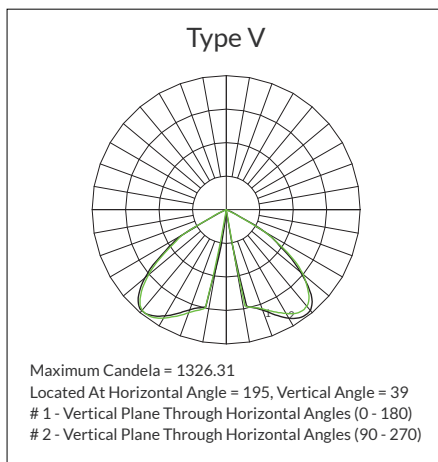

POLE DATA CHART

Pole Height	Wall Thickness	Pole Diameter (O.D.)	Pole Material	Pole EPA	Max Basic Wind Speed
2.46ft	0.126"	Ø6.7"	Aluminum	1.91ft²	180mph

Notes:

1. The wind speed datas are based on allowable design wind speed (VASD).
2. Rated performance is dependant upon the pole being properly attached to a supporting foundation of adequate design.

PHOTOMETRY

All published luminaire photometric testing performed to IESNA LM-79-08 standards by a NVLAP certified laboratory. IESNA LM-79-08 specifies the entire luminaire as the source resulting in a fixture efficiency of 100%. Results may vary per actual order.

BUG RATING TABLE

Performed to IESNA LM-79-08 standards by a NVLAP accredited laboratory.

Model	BUG Rating
PRPL-2540801	B1-U0-G0
PRPL-4540801	B2-U0-G1

WARRANTY

5 years limited warranty.

Specifications subject to change without notice.