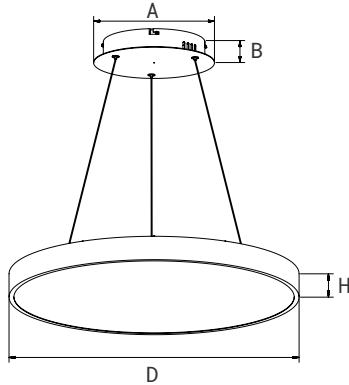

The Prime Focus Acoustic Fixture expands the Focus family with sizes available from 11.8" to 47.2" in diameter. Constructed from aluminum, it is designed for pendant or surface mounting. The fixture integrates seamlessly with acoustic materials to maximize sound-absorbing surface area, effectively reducing noise levels and enhancing acoustic comfort in any space.

TECHNICAL DATA

Diameter	11.8", 15.7", 18.9", 23.6", 35.4", 47.2"
Mounting	Pendant/Surface mount
Frame Finish	
Standard	White
Optional	Black (custom colors available)
Certifications	cETLus listed
	Suitable for damp locations
	RoHS compliant

SPECIFICATION

Dimension

Size			
D	H	A	B
11.8"(300mm)	1.8"(45mm)	10.0"(250mm)	1.38"(35mm)
15.7"(400mm)	1.8"(45mm)	10.0"(250mm)	1.38"(35mm)
18.9"(480mm)	3.1"(80mm)	10.0"(250mm)	1.38"(35mm)
23.6"(600mm)	3.1"(80mm)	10.0"(250mm)	1.38"(35mm)
35.4"(900mm)	3.1"(80mm)	10.0"(250mm)	1.38"(35mm)
47.2"(1200mm)	3.1"(80mm)	10.0"(250mm)	1.38"(35mm)