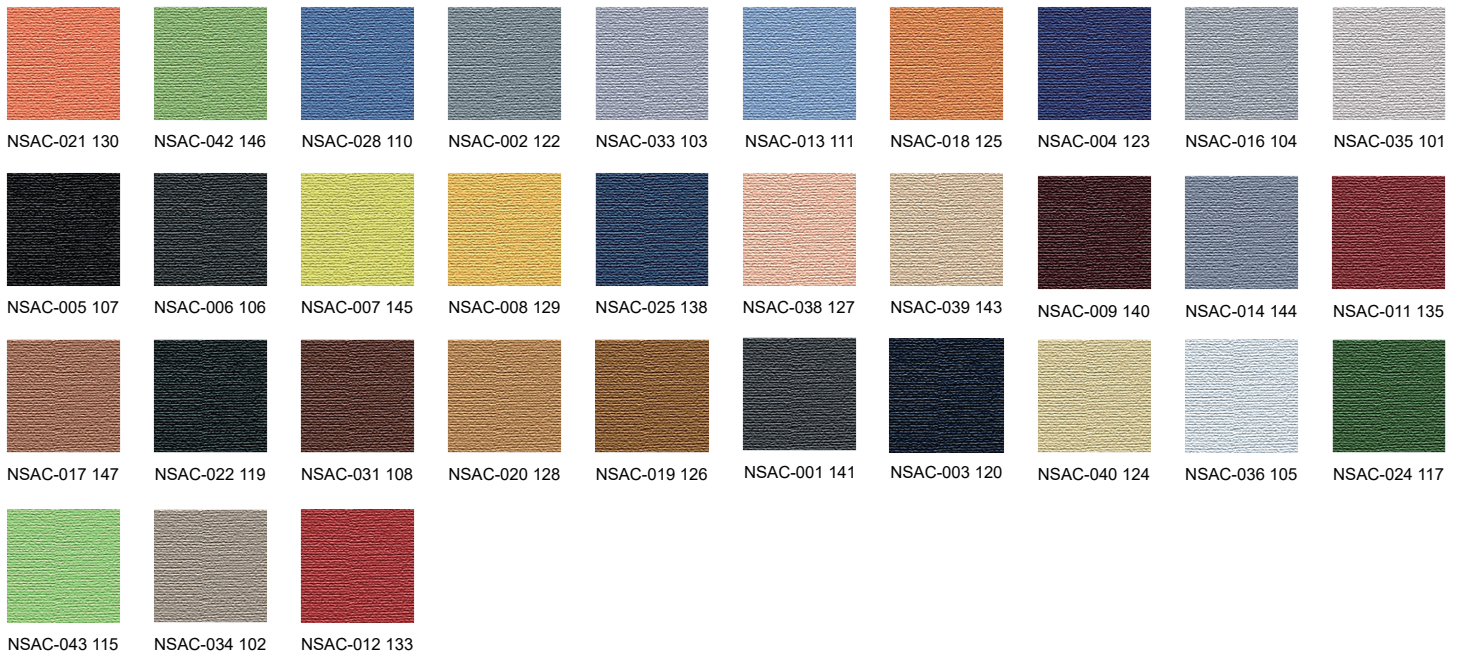

ORDERING INFORMATION

EXAMPLE: FR24-AC-ACPMK-WH-NSAC-021 130

FR					
Series	Diameter	Acoustic Configuration	Installation	Frame Finish	Acoustic Color
FR	12 11.8" 16 15.7" 19 18.9" 24 23.6" 35 35.4" 47 47.2"	AC Acoustic	ACPMK Aircraft Cable Pendant Mount Kits SMK Surface Mount Kits	Standard WH White ¹ Optional BK Black ¹	NSAC-021 130 NSAC-042 146 NSAC-028 110 NSAC-002 122 NSAC-033 103 Please see the acoustic color list in the following table.

NOTE:

- The standard finish color is white. Custom colors might be available for an additional fee. Please check with Customer Service for more information.

Acoustic Color List

NOTE:

1. There will be slight differences between the color of the acoustic image and the actual fabric because of computer display defects.
2. The standard acoustic colors include: NSAC-021 130, NSAC-042 146, NSAC-028 110, NSAC-002 122, NSAC-033 103. For other acoustic colors, please contact Customer Service in advance.