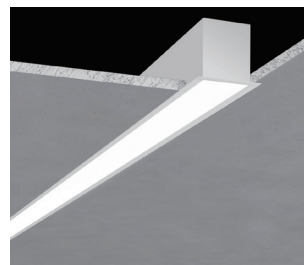

The Wet Magic LED Linear Light is a sleek 2" wide luminaire for indoor/outdoor use in bathrooms, spas, garages, and canopies. Combining durability, flexibility, and high performance, it enables seamless runs (2'/4'/6'/8') and offers suspended, recessed, surface, or wall mounting. Ideal for demanding projects requiring weatherproof, architectural grade lighting with continuous illumination.

### NOTE:

1. Please specify mounting kits from the accessory table below for suspended, recessed, surface, or wall mounting.
2. 90 CRI is optional.

Wall Mounting

Suspended

Recessed

Surface Mounting