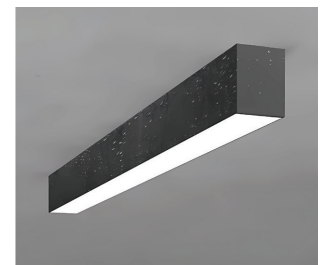

The Wet Magic LED Linear Light is a sleek 2" wide luminaire for indoor/outdoor use in bathrooms, spas, garages, and canopies. Combining durability, flexibility, and high performance, it enables seamless runs (2'/4'/6'/8') and offers suspended, recessed, surface, or wall mounting. Ideal for demanding projects requiring weatherproof, architectural grade lighting with continuous illumination.

### NOTE:

1. Please specify mounting kits from the accessory table below for suspended, recessed, surface, or wall mounting.
2. 90 CRI is optional.

Wall Mounting

Suspended

Recessed

Surface Mounting