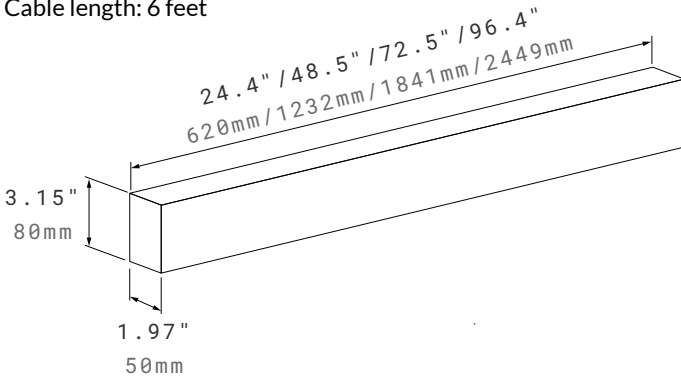

## FEATURES

- **Adjustable & Customizable:** Multiple lengths (2'/4'/6'/8') with seamless continuous runs.
- **Robust Design:** IP65-rated for wet locations, with a 5-year warranty.
- **Versatile Project Adaptability:** 4 mounting methods: suspended, recessed, surface, and wall mounting.

### Dimension

Cable length: 6 feet