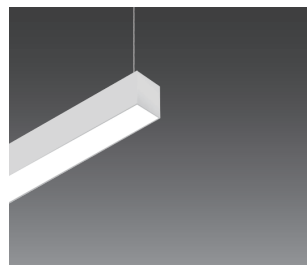

ORDERING INFORMATION

EXAMPLE: WMAG1220-3135801-D-FDL-WH

WMAG					
1. Series	2. Length/Width	3. Wattage	4. CCT	5. CRI²	6. Voltage
WMAG Wet Magic	0620 2ft/1.97inch	15 15W(2ft)	30 3000K	80 80CRI	1 120-277V
	1220 4ft/1.97inch	31 31W(4ft)	35 3500K		
	2020 6ft/1.97inch	46 46W(6ft)	40 4000K		
	2420 8ft/1.97inch	61 61W(8ft)			
	7. Light Distribution	8. Lens Options	9. Finish		
	D 100% Downlight	FDL Flush Diffused Lens	WH White RAL9003 BK Black RAL9004 SL Silver RAL9006		

NOTE:

1. Please specify mounting kits from the accessory table below for suspended, recessed, surface, or wall mounting.
2. 90 CRI is optional.

Suspended