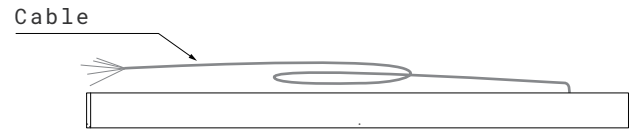

SPECIFICATION

Dimension

Cable length: 6 feet