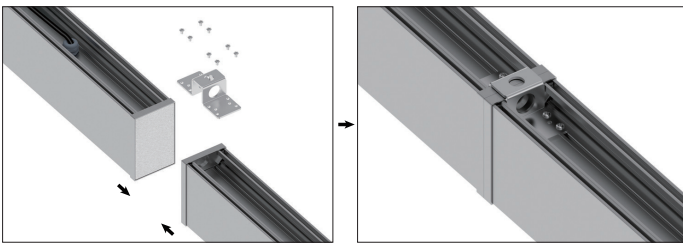

The Wet Magic LED Linear Light is a sleek 2" wide luminaire for indoor/outdoor use in bathrooms, spas, garages, and canopies. Combining durability, flexibility, and high performance, it enables seamless runs (2'/4'/6'/8') and offers suspended, recessed, surface, or wall mounting. Ideal for demanding projects requiring weatherproof, architectural grade lighting with continuous illumination.

## FEATURES

- **Adjustable & Customizable:** Multiple lengths (2'/4'/6'/8') with seamless continuous runs.
- **Robust Design:** IP65-rated for wet locations, with a 5-year warranty.
- **Versatile Project Adaptability:** 4 mounting methods: suspended, recessed, surface, and wall mounting.

### Continuous Run

The Continuous Run Mounting Kit shall be specified from the accessory table when continuous illumination is required.

Wet Linear is made up of standard 2', 4', 6' and 8' sections that can be joined cleanly and securely for continuous runs in all configurations onsite.