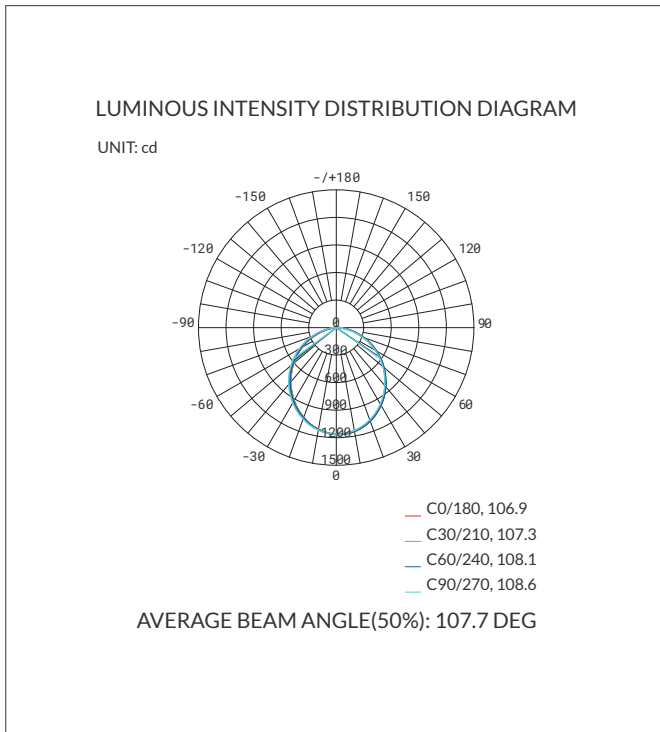

## PHOTOMETRY

All published luminaire photometric testing performed to IESNA LM-79-08 standards by a NVLAP certified laboratory. IESNA LM-79-08 specifies the entire luminaire as the source resulting in a fixture efficiency of 100%. Results may vary per actual order.